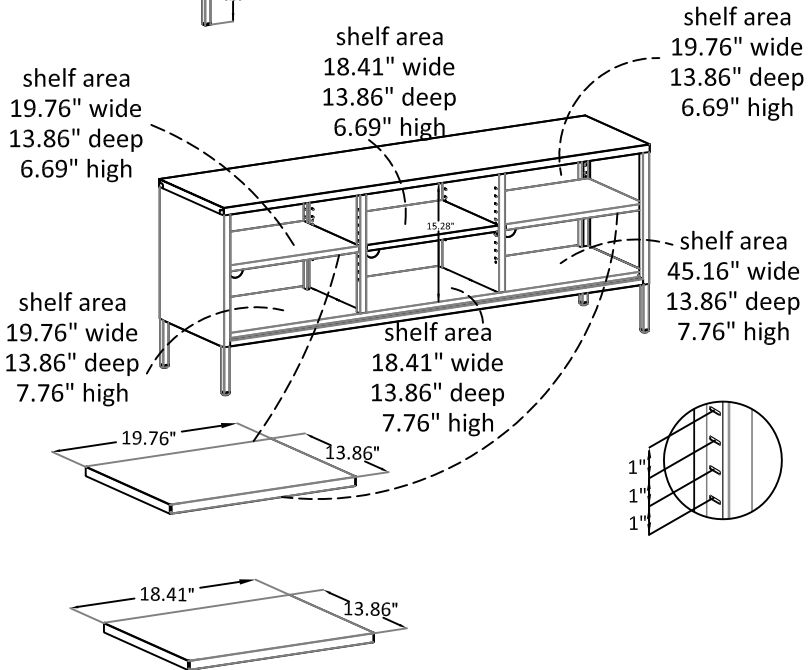

65" TV Stand

9983XXXCOM

Overall Product Size:
60.00W x 15.75"D x 23.63"H

Total Storage: 6.71 cubic feet 152.4cm W x 40cm D x 60cm H

Maximum Weight Capacities
Unit Weight: 53.7 lbs (24.4 kg)