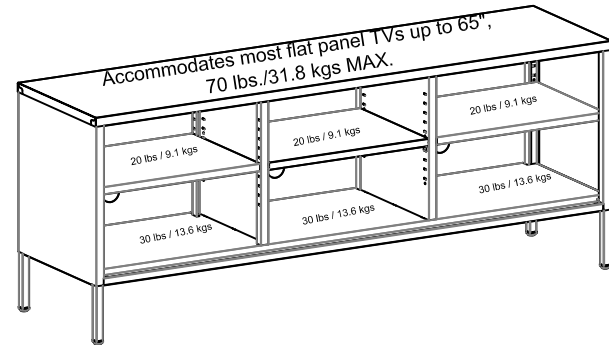

65" TV Stand

9983XXXCOM

Overall Product Size:
60.00W x 15.75"D x 23.63"H

Total Storage: 6.71 cubic feet 152.4cm W x 40cm D x 60cm H

Maximum Weight Capacities
Unit Weight: 53.7 lbs (24.4 kg)