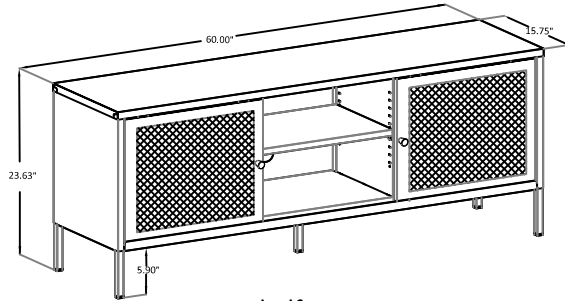

65" TV Stand

9983XXXCOM

Overall Product Size:
60.00W x 15.75"D x 23.63"H

Total Storage: 6.71 cubic feet 152.4cm W x 40cm D x 60cm H

Maximum Weight Capacities
Unit Weight: 53.7 lbs (24.4 kg)